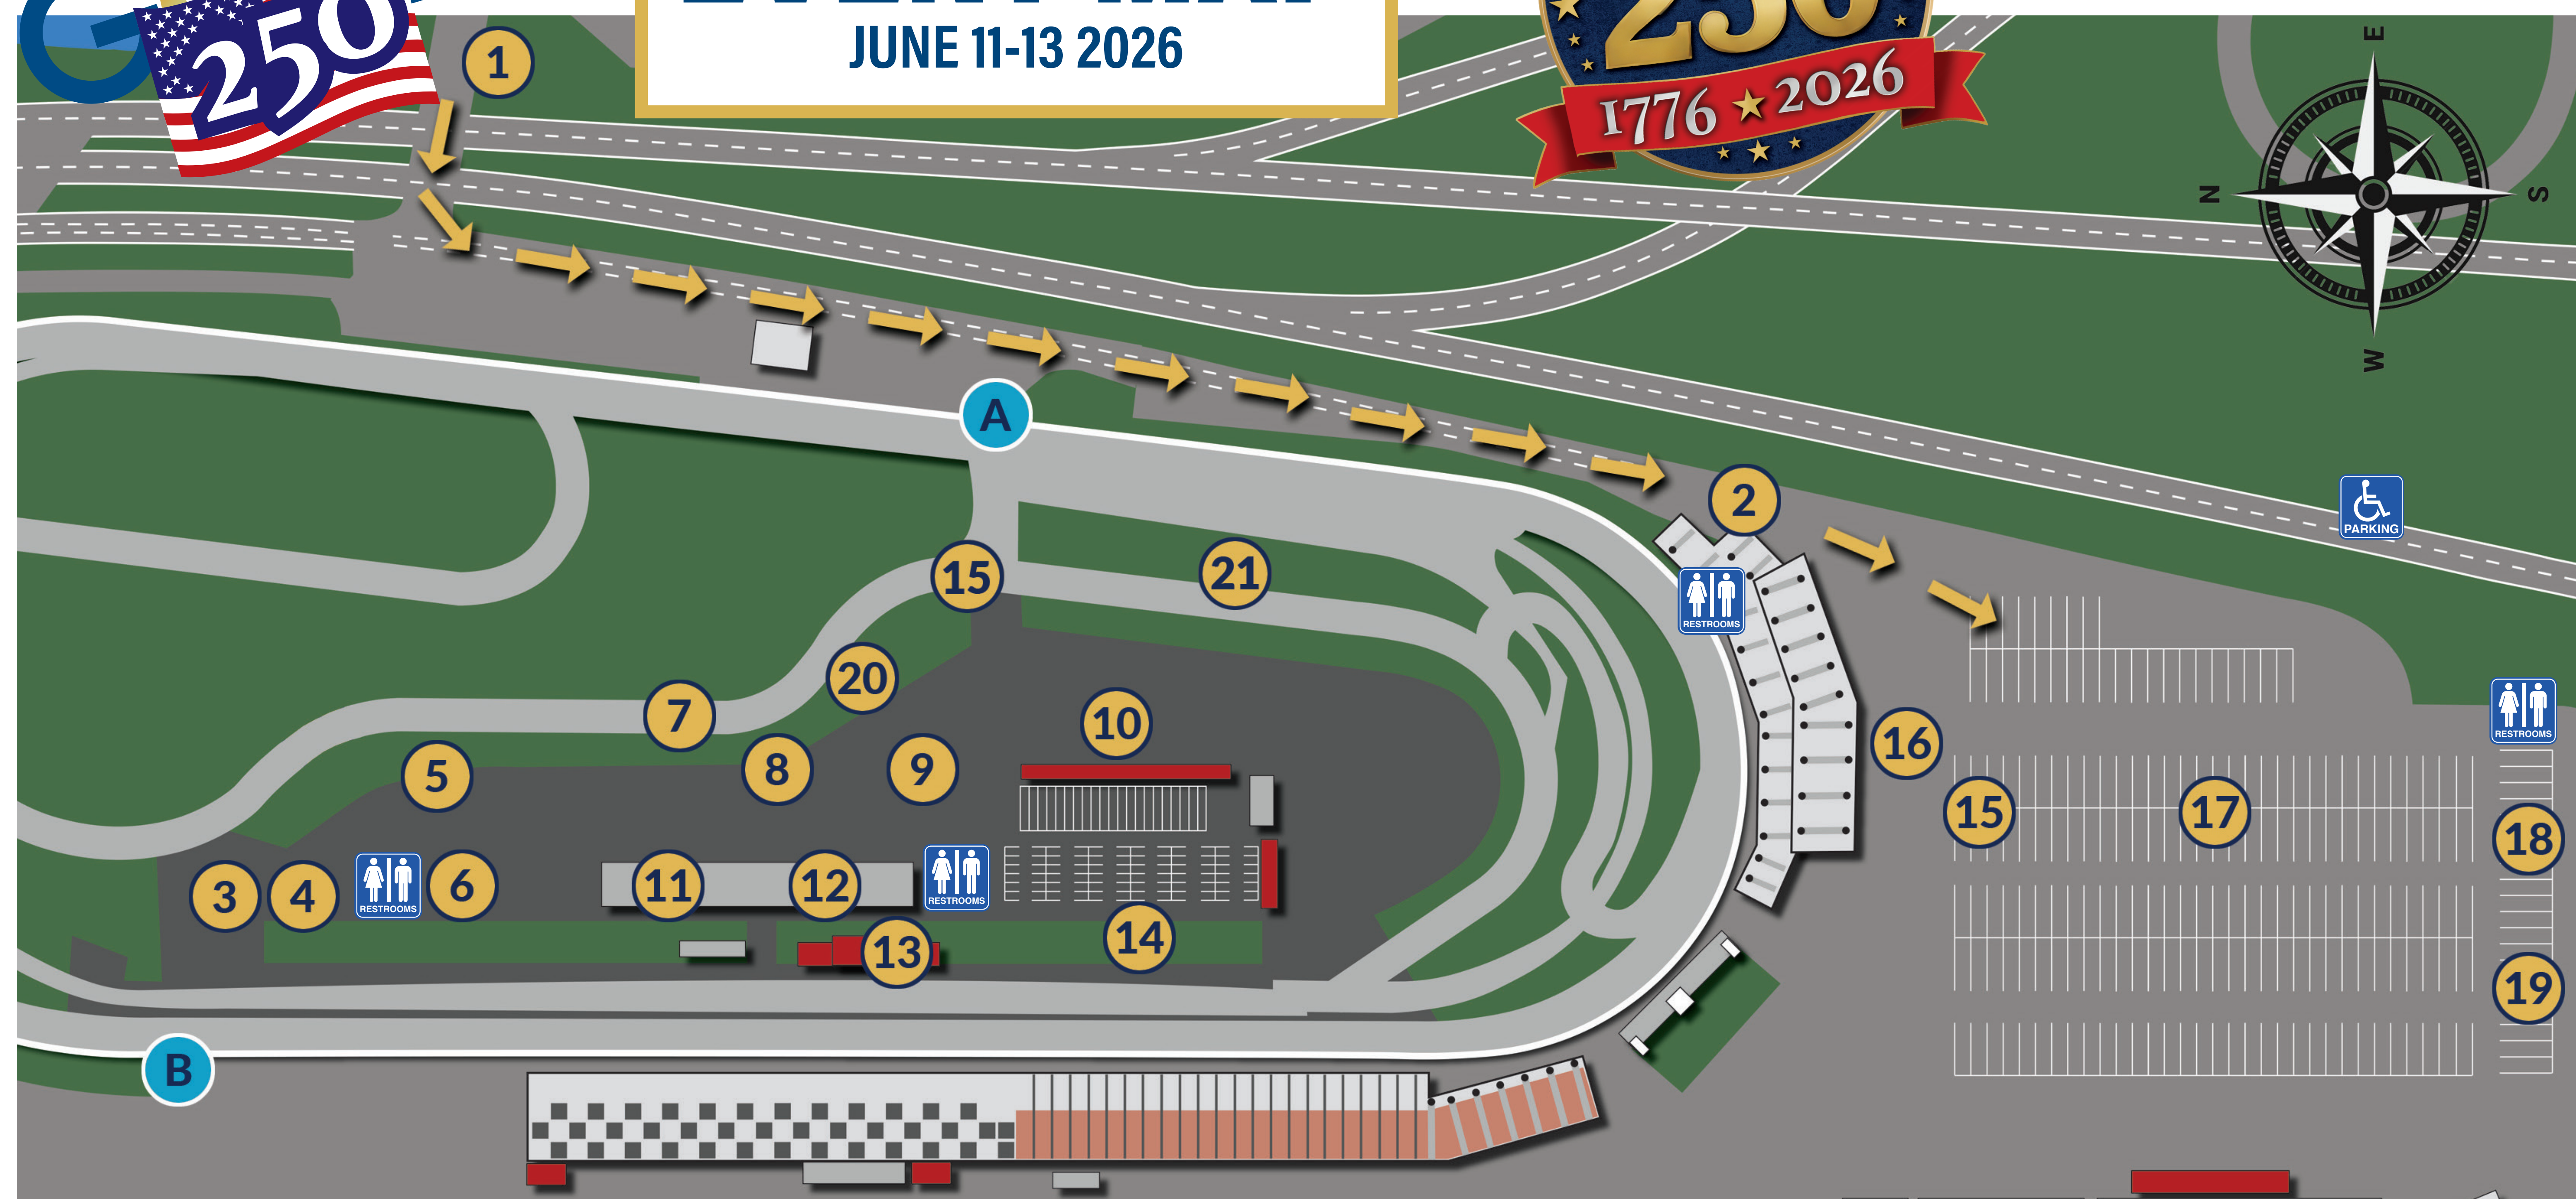

The Official EVENT MAP

JUNE 11-13 2026

- 1 WWTR Main Entrance
- 2 Entrance Gate/Tickets
- 3 Swap Lot Vendors
- 4 Cars For Sale
- 5 More Vendors
- 6 Food Court

- 7 Club Parking
- 8 Gold School & Special Display
- 9 Shuttle Stop
- 10 Kart Complex
- 11 Gold Standard Judging
- 12 Gold Collection

- 13 Indoor Vendors
- 14 VIP Parking
- 15 Shuttle Stop
- 16 Track Laps Staging
- 17 General Corvette Parking
- 18 Trailer Parking

- 19 Motorhome Parking
- 20 Gold Year
- 21 Cars & Coffee
- A Infield Entrance (East)
- B Infield Entrance (West)